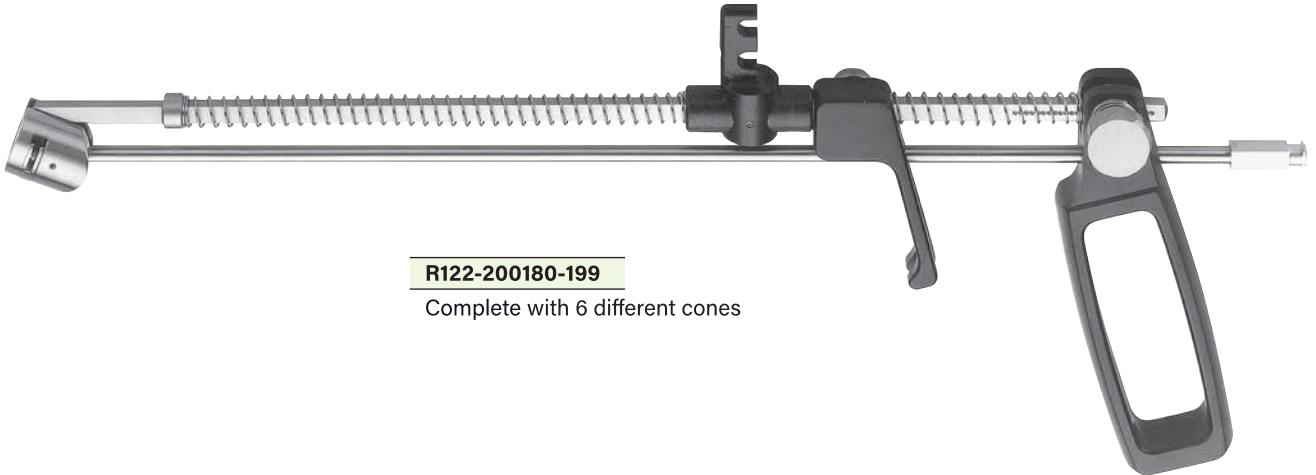

Uterus Manipulator

R122-200180-199

Complete with 6 different cones

	working length	Ø	
	45 mm	3 mm	R122-030045-000
	55 mm	3 mm	R122-030055-000
	80 mm	8 mm	R122-080080-000
	100 mm	10 mm	R122-100100-000
	60 mm	25 mm	R122-250060-000
	70 mm	25 mm	R122-250070-000
	Manipulator alone, without cones		R122-200180-000